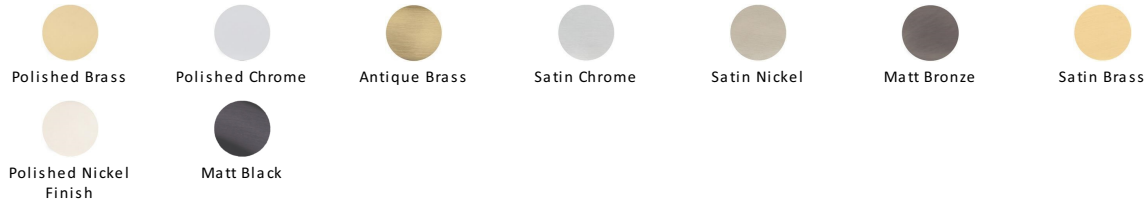

Rectangular Cabinet Knob

C3384 47-SC

Heritage Brass Cabinet Knob Rectangular Design 47mm Satin Chrome finish

Material:
Solid Brass

Finish:
Satin Chrome

Available Finishes

Available Sizes

Product Dimensions (All dimensions are in millimeters unless otherwise indicated)

About the Finish

Satin Chrome

The brush marks of satin chrome will appeal to those who favour an industrial yet contemporary chrome finish. Satin Chrome Finish is also less prone to finger marks than polished chrome.