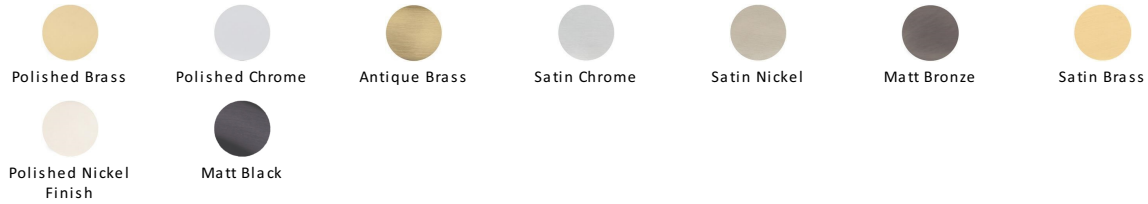

Rectangular Cabinet Knob

C3384 47-SB

Heritage Brass Cabinet Knob Rectangular Design 47mm Satin Brass finish

Material:
Solid Brass

Finish:
Satin Brass

Available Finishes

Available Sizes

Product Dimensions (All dimensions are in millimeters unless otherwise indicated)

Length	47	Width	25	Projection	28	Base	9
---------------	----	--------------	----	-------------------	----	-------------	---

About the Finish

Satin Brass

A modern alternative to the traditional polished brass, this attractive brushed texture beautifully mellows and adds warmth to both a traditional and a soft contemporary décor.