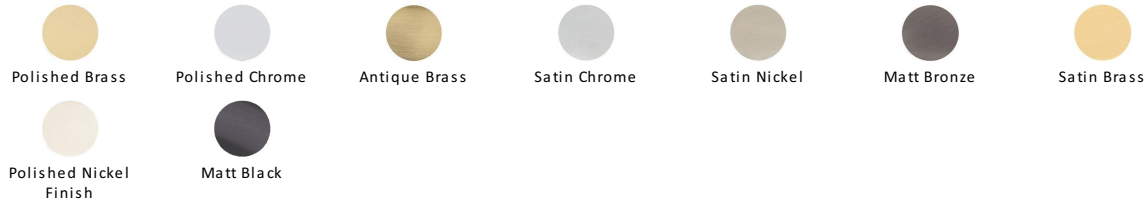

Rectangular Cabinet Knob

C3384 47-BKMT

Heritage Brass Cabinet Knob Rectangular Design 47mm Matt Black finish

Material:
Solid Brass

Finish:
Matt Black

Available Finishes

Available Sizes

Product Dimensions (All dimensions are in millimeters unless otherwise indicated)

Length	47	Width	25	Projection	28	Base	9
--------	----	-------	----	------------	----	------	---

About the Finish

Matt Black

A matt black powder coating is applied over Solid Brass to create our distinctive Matt Black contemporary look.