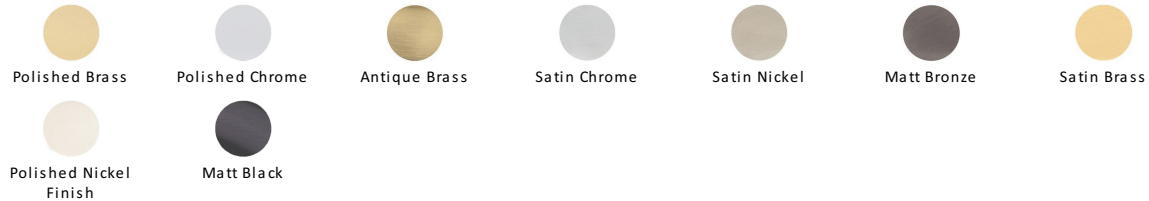

Rectangular Cabinet Knob

C3384 41-SC

Heritage Brass Cabinet Knob Rectangular Design 41mm Satin Chrome finish

Material:
Solid Brass

Finish:
Satin Chrome

Available Finishes

Available Sizes

Product Dimensions (All dimensions are in millimeters unless otherwise indicated)

Length	41	Width	22	Projection	28	Base	9
---------------	----	--------------	----	-------------------	----	-------------	---

About the Finish

Satin Chrome

The brush marks of satin chrome will appeal to those who favour an industrial yet contemporary chrome finish. Satin Chrome Finish is also less prone to finger marks than polished chrome.