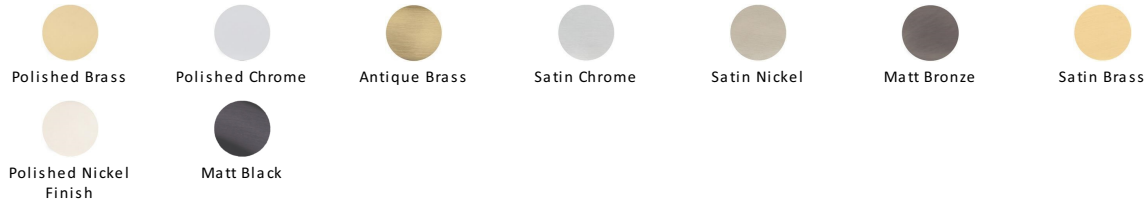

Rectangular Cabinet Knob

C3384 41-AT

Heritage Brass Cabinet Knob Rectangular Design 41mm Antique Brass finish

Material:
Solid Brass

Finish:
Antique Brass

Available Finishes

Available Sizes

Product Dimensions (All dimensions are in millimeters unless otherwise indicated)

Length	41	Width	22	Projection	28	Base	9
---------------	----	--------------	----	-------------------	----	-------------	---

About the Finish

Antique Brass

With russet hues and a brass undertone, this variation on brass retains a warm and mellow character but adds age and maturity by highlighting the variance of shades making each piece both alluring and unique.