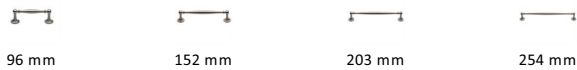

## Colonial Cabinet Pull Handle

C2533 254-SN

Heritage Brass Cabinet Pull Colonial Design 254mm CTC Satin Nickel Finish

**Material:**  
Solid Brass

**Finish:**  
Satin Nickel

### Available Sizes

### Product Dimensions (All dimensions are in millimeters unless otherwise indicated)

<b>Length</b>	280	<b>CTC</b>	254	<b>Projection</b>	38	<b>Base</b>	25
---------------	-----	------------	-----	-------------------	----	-------------	----