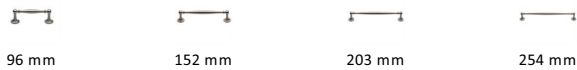

Product Dimensions (All dimensions are in millimeters unless otherwise indicated)

Length	280	CTC	254	Projection	38	Base	25

About the Finish

Satin Nickel

With its honeyed grey tone created by brushed nickel plating on brass, this finish closely matches Stainless Steel but offers a warm and subtle alternative which is popular in traditional and modern décors.

Useful Information

- Cabin Hooks are used to hold open Doors, select the correct size for your requirement

Box Contains

- 1 x Cabinet Pull
- All fixing screws and fasteners