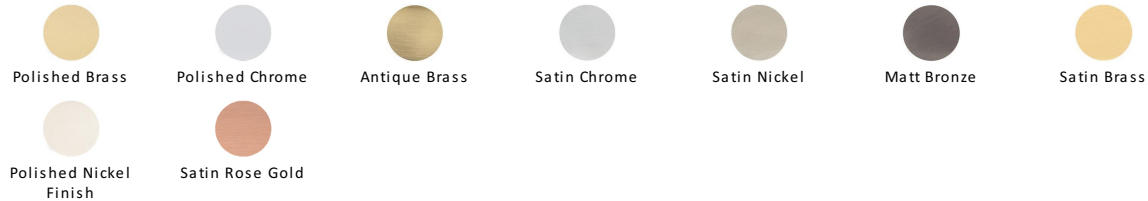

## Colonial Cabinet Pull Handle

C2533 254-SB

Heritage Brass Cabinet Pull Colonial Design 254mm CTC Satin Brass Finish

**Material:**  
Solid Brass

**Finish:**  
Satin Brass

### Available Finishes

### Available Sizes

#### Satin Brass

A modern alternative to the traditional polished brass, this attractive brushed texture beautifully mellows and adds warmth to both a traditional and a soft contemporary décor.