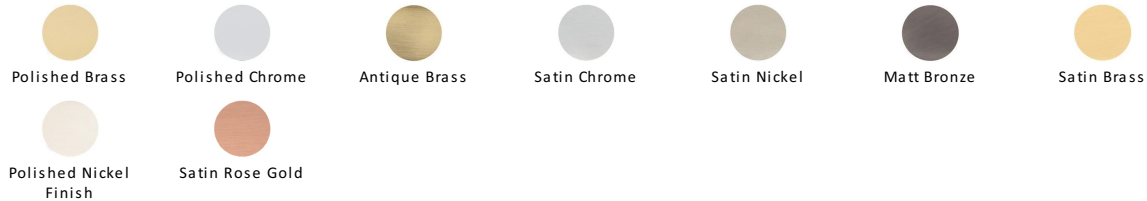

Colonial Cabinet Pull Handle

C2533 254-PNF

Heritage Brass Cabinet Pull Colonial Design 254mm CTC Polished Nickel Finish

Material:
Solid Brass

Finish:
Polished Nickel Finish

Available Finishes

Available Sizes

About the Finish

Polished Nickel Finish

With its subtle golden hue this is a mellow alternative to polished chrome. The finish is not coated and will oxidise naturally. If not regularly buffed with a soft cloth this finish will subtly change over time by taking on an aged patina.