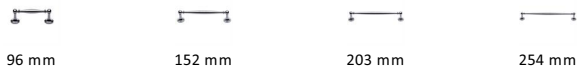

Colonial Cabinet Pull Handle

C2533 254-PC

Heritage Brass Cabinet Pull Colonial Design 254mm CTC Polished Chrome Finish

Material:
Solid Brass

Finish:
Polished Chrome

Available Finishes

Available Sizes

Product Dimensions (All dimensions are in millimeters unless otherwise indicated)

Length	280	CTC	254	Projection	38	Base	25
---------------	-----	------------	-----	-------------------	----	-------------	----

About the Finish

Polished Chrome

A bold, contemporary finish; low maintenance and easy to clean. The mirror effect reflects light and colour and will complement any colour scheme