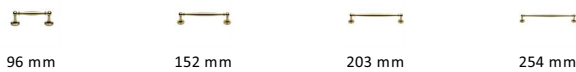

Colonial Cabinet Pull Handle

C2533 254-PB

Heritage Brass Cabinet Pull Colonial Design 254mm CTC Polished Brass Finish

Material:
Solid Brass

Finish:
Polished Brass

Available Finishes

Available Sizes

Product Dimensions (All dimensions are in millimeters unless otherwise indicated)

Length	280	CTC	254	Projection	38	Base	25
---------------	-----	------------	-----	-------------------	----	-------------	----

About the Finish

Polished Brass

Warm, mellow with a sense of heritage and comfort this highly polished finish is opulent without being flamboyant. Polished Brass coordinates perfectly with traditional décor.