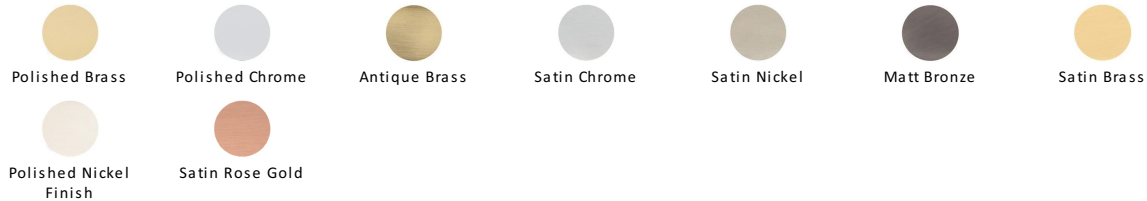

Colonial Cabinet Pull Handle

C2533 254-MB

Heritage Brass Cabinet Pull Colonial Design 254mm CTC Matt Bronze Finish

Material:
Solid Brass

Finish:
Matt Bronze

Available Finishes

Available Sizes

Product Dimensions (All dimensions are in millimeters unless otherwise indicated)

Length	280	CTC	254	Projection	38	Base	25
--------	-----	-----	-----	------------	----	------	----

About the Finish

Matt Bronze

An aged finish on brass creating a vintage appearance, yet one that also looks outstanding in contemporary schemes. Over a period of time the bronze colour will lighten along any edges and surfaces that are frequently touched and create a naturally aged appearance highlighting frequently touched areas and exposing the brass below.