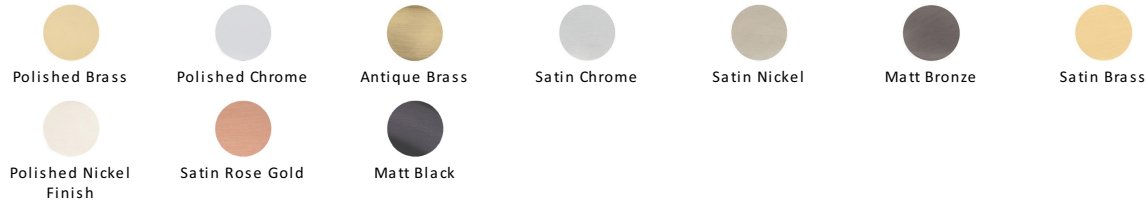

Wire Cabinet Pull Handle with Rose

C2156 96-PNF

Heritage Brass Cabinet Pull Wire Design with 16mm Rose 96mm CTC Polished Nickel Finish

Material:

Solid Brass

Finish:

Polished Nickel Finish

Available Finishes

Available Sizes

Product Dimensions (All dimensions are in millimeters unless otherwise indicated)

Length	104	CTC	96	Projection	34	Maximum Diameter	8
Base	8						

About the Finish

Polished Nickel Finish

With its subtle golden hue this is a mellow alternative to polished chrome. The finish is not coated and will oxidise naturally. If not regularly buffed with a soft cloth this finish will subtly change over time by taking on an aged patina.