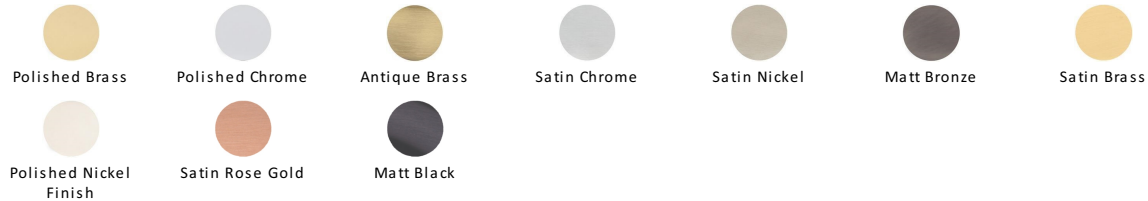

Wire Cabinet Pull Handle with Rose

C2156 96-MB

Heritage Brass Cabinet Pull Wire Design with 16mm Rose 96mm CTC Matt Bronze Finish

Material:

Solid Brass

Finish:

Matt Bronze

Available Finishes

Available Sizes

Product Dimensions (All dimensions are in millimeters unless otherwise indicated)

Length	104	CTC	96	Projection	34	Maximum Diameter	8
Base	8						

About the Finish

Matt Bronze

An aged finish on brass creating a vintage appearance, yet one that also looks outstanding in contemporary schemes. Over a period of time the bronze colour will lighten along any edges and surfaces that are frequently touched and create a naturally aged appearance highlighting frequently touched areas and exposing the brass below.