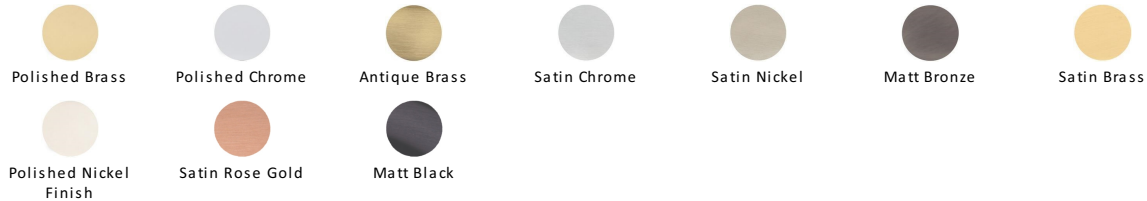

Wire Cabinet Pull Handle with Rose

C2156 160-AT

Heritage Brass Cabinet Pull Wire Design with 16mm Rose 160mm CTC Antique Brass Finish

Material:

Solid Brass

Finish:

Antique Brass

Available Finishes

Available Sizes

Product Dimensions (All dimensions are in millimeters unless otherwise indicated)

Length	168	CTC	160	Projection	34	Maximum Diameter	8
Base	8						

About the Finish

Antique Brass

With russet hues and a brass undertone, this variation on brass retains a warm and mellow character but adds age and maturity by highlighting the variance of shades making each piece both alluring and unique.