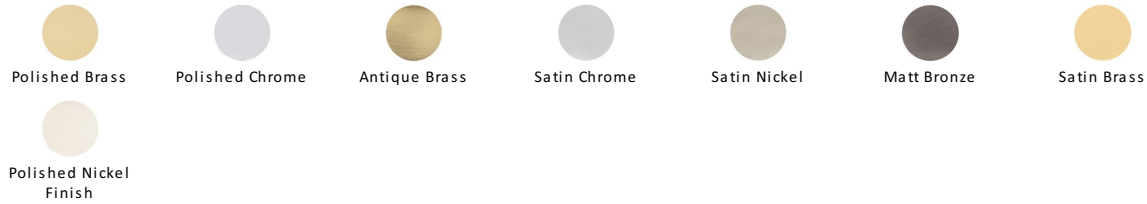

## Rectangular Flush Pull - C1855

C1855 175-SC

6" Flush Handle Satin Chrome

**Material:**  
Solid Brass

**Finish:**  
Satin Chrome

### Available Finishes

### Available Sizes

#### Satin Chrome

The brush marks of satin chrome will appeal to those who favour an industrial yet contemporary chrome finish. Satin Chrome Finish is also less prone to finger marks than polished chrome.