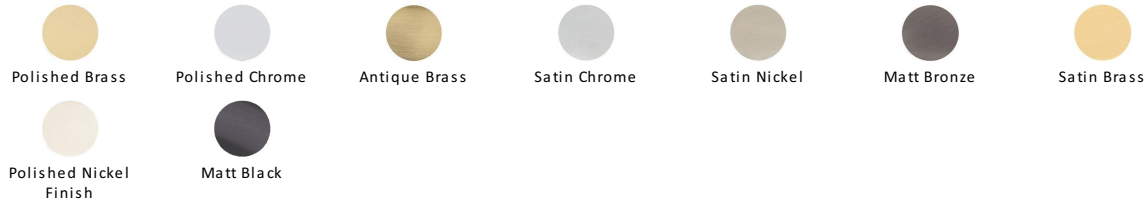

Round Half Moon Flush Pull

C1845-MB

Round Half Moon Flush Pull Matt Bronze finish

Material:
Solid Brass

Finish:
Matt Bronze

Available Finishes

Product Dimensions (All dimensions are in millimeters unless otherwise indicated)

Width	89	Projection	13
--------------	----	-------------------	----

About the Finish

Matt Bronze

An aged finish on brass creating a vintage appearance, yet one that also looks outstanding in contemporary schemes. Over a period of time the bronze colour will lighten along any edges and surfaces that are frequently touched and create a naturally aged appearance highlighting frequently touched areas and exposing the brass below.