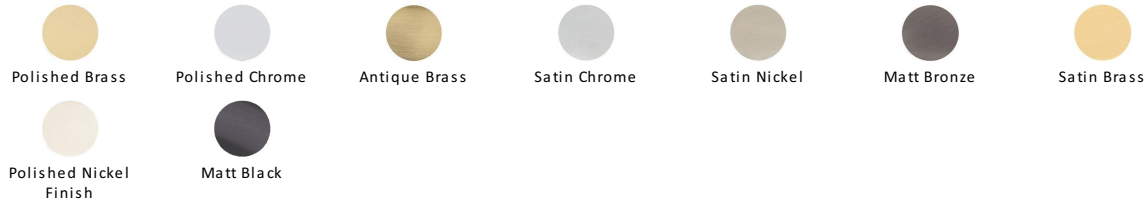

## Round Half Moon Flush Pull

C1845-BKMT

Round Half Moon Flush Pull Matt Black finish

**Material:**  
Solid Brass**Finish:**  
Matt Black

### Available Finishes

### About the Finish