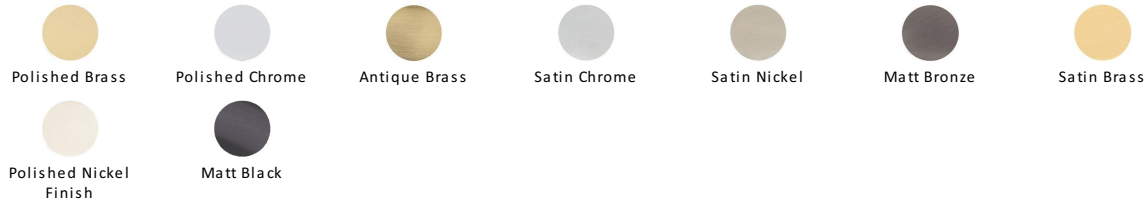

## Round Reeded Flush Pull

C1837-PNF

Round Reeded Flush Pull Polished Nickel finish

**Material:**  
Solid Brass

**Finish:**  
Polished Nickel Finish

### Available Finishes

### About the Finish

#### Polished Nickel Finish

With its subtle golden hue this is a mellow alternative to polished chrome. The finish is not coated and will oxidise naturally. If not regularly buffed with a soft cloth this finish will subtly change over time by taking on an aged patina.