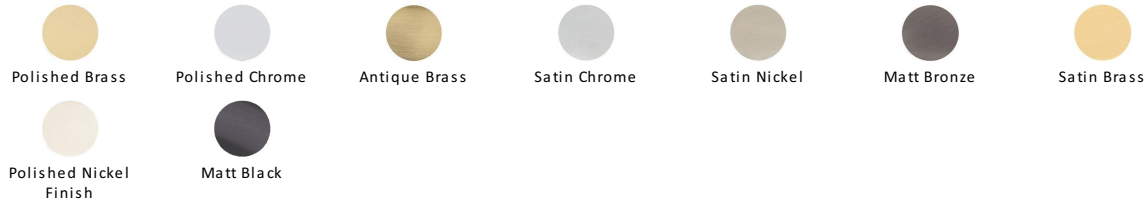

## Round Reeded Flush Pull

C1837-PC

Round Reeded Flush Pull Polished Chrome finish

**Material:**  
Solid Brass

**Finish:**  
Polished Chrome

### Available Finishes

### About the Finish

#### Polished Chrome

A bold, contemporary finish; low maintenance and easy to clean. The mirror effect reflects light and colour and will complement any colour scheme