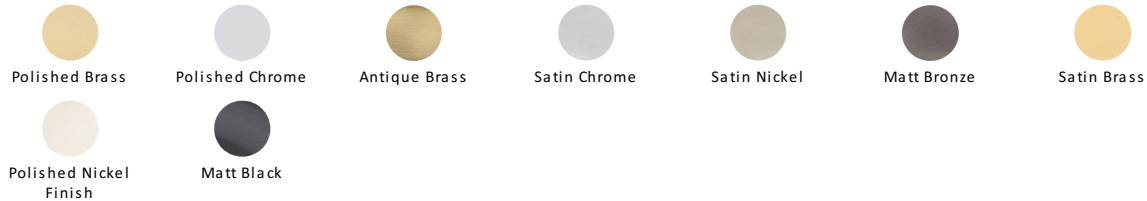

Round Reeded Flush Pull

C1837-AT

Round Reeded Flush Pull Antique Brass finish

Material:
Solid Brass

Finish:
Antique Brass

Available Finishes

Product Dimensions (All dimensions are in millimeters unless otherwise indicated)

Width	63	Projection	13	Plate Diameter	39
--------------	----	-------------------	----	-----------------------	----

About the Finish

Antique Brass

With russet hues and a brass undertone, this variation on brass retains a warm and mellow character but adds age and maturity by highlighting the variance of shades making each piece both alluring and unique.