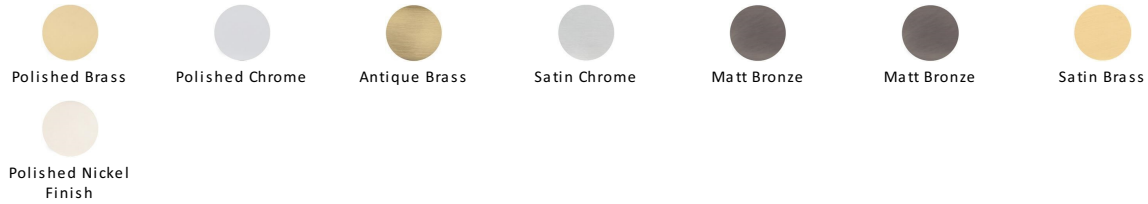

## Straight Bolt

C1582 8-SB

Heritage Brass Door Bolt Straight 8" x 1.25" Satin Brass finish

**Material:**  
Solid Brass

**Finish:**  
Satin Brass

### Available Finishes

### Available Sizes

#### Satin Brass

A modern alternative to the traditional polished brass, this attractive brushed texture beautifully mellows and adds warmth to both a traditional and a soft contemporary décor.