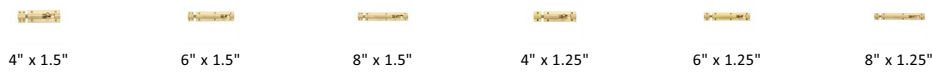

## Straight Bolt

C1582 8-SB

Heritage Brass Door Bolt Straight 8" x 1.25" Satin Brass finish

**Material:**  
Solid Brass

**Finish:**  
Satin Brass

### Available Sizes

### Product Dimensions (All dimensions are in millimeters unless otherwise indicated)

<b>Length</b>	228	<b>Width</b>	48	<b>Backplate</b>	8" x 1.25"
---------------	-----	--------------	----	------------------	------------