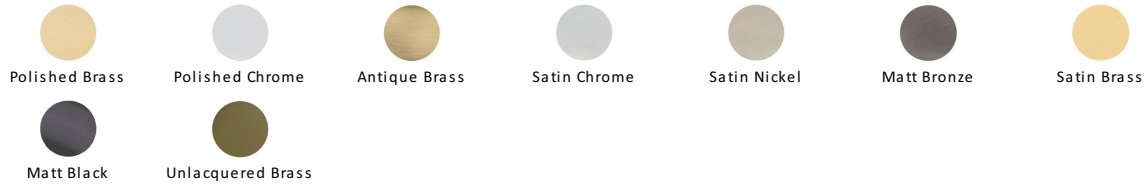

C1564

C1564 8-SC

Heritage Brass Numeral 8 Concealed Fix 76mm (3") Satin Chrome finish

Material:
Solid Brass

Finish:
Satin Chrome

Available Finishes

Product Dimensions (All dimensions are in millimeters unless otherwise indicated)

Length 76

About the Finish

Satin Chrome

The brush marks of satin chrome will appeal to those who favour an industrial yet contemporary chrome finish. Satin Chrome Finish is also less prone to finger marks than polished chrome.