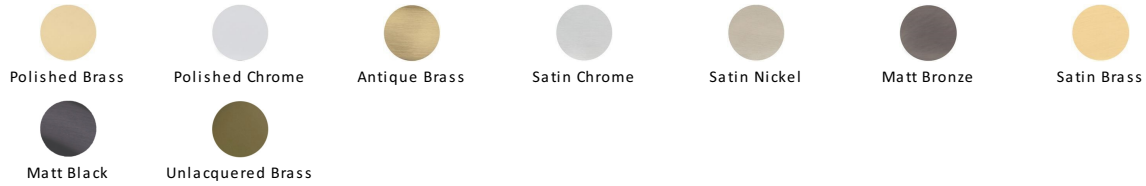

7

C1564

C1564 7-BKMT

Heritage Brass Numeral 7 Concealed Fix 76mm (3") Matt Black

Material:
Solid Brass**Finish:**
Matt Black**Available Finishes****Product Dimensions** (All dimensions are in millimeters unless otherwise indicated)

Length 76

About the Finish**Matt Black**

A matt black powder coating is applied over Solid Brass to create our distinctive Matt Black contemporary look.

Box Contains

- 1 x Numeral
- All fixing screws and fasteners