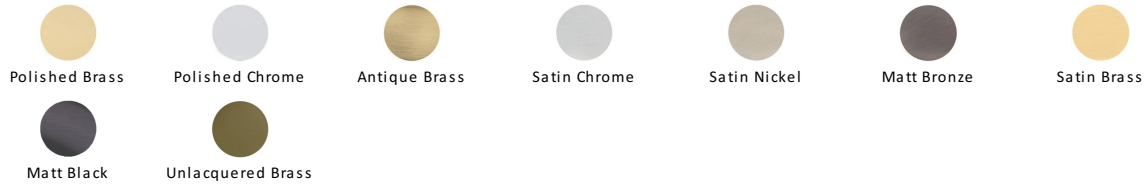

**C1564**

C1564 6-PB

Heritage Brass Numeral 6 Concealed Fix 76mm (3") Polished Brass finish

**Material:**  
Solid Brass**Finish:**  
Polished Brass**Available Finishes****Product Dimensions** (All dimensions are in millimeters unless otherwise indicated)

Length                      76

**About the Finish****Polished Brass**

Warm, mellow with a sense of heritage and comfort this highly polished finish is opulent without being flamboyant. Polished Brass coordinates perfectly with traditional décor.