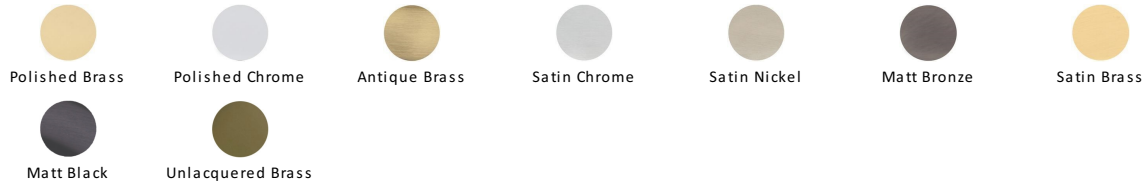

**C1564**

C1564 5-SC

Heritage Brass Numeral 5 Concealed Fix 76mm (3") Satin Chrome finish

Material:
Solid Brass**Finish:**
Satin Chrome**Available Finishes****Product Dimensions** (All dimensions are in millimeters unless otherwise indicated)

Length 76

About the Finish**Satin Chrome**

The brush marks of satin chrome will appeal to those who favour an industrial yet contemporary chrome finish. Satin Chrome Finish is also less prone to finger marks than polished chrome.