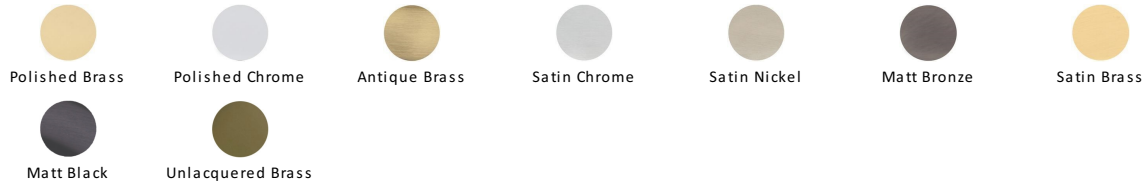

C1564

C1564 4-SC

Heritage Brass Numeral 4 Concealed Fix 76mm (3") Satin Chrome finish

Material:
Solid Brass

Finish:
Satin Chrome

Available Finishes

Product Dimensions (All dimensions are in millimeters unless otherwise indicated)

Length 76

About the Finish

Satin Chrome

The brush marks of satin chrome will appeal to those who favour an industrial yet contemporary chrome finish. Satin Chrome Finish is also less prone to finger marks than polished chrome.