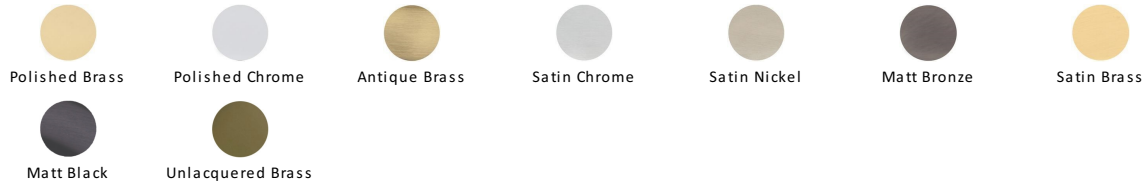

**C1564**

C1564 3-SC

Heritage Brass Numeral 3 Concealed Fix 76mm (3") Satin Chrome finish

**Material:**  
Solid Brass**Finish:**  
Satin Chrome**Available Finishes****Product Dimensions** (All dimensions are in millimeters unless otherwise indicated)

Length 76

**About the Finish****Satin Chrome**

The brush marks of satin chrome will appeal to those who favour an industrial yet contemporary chrome finish. Satin Chrome Finish is also less prone to finger marks than polished chrome.