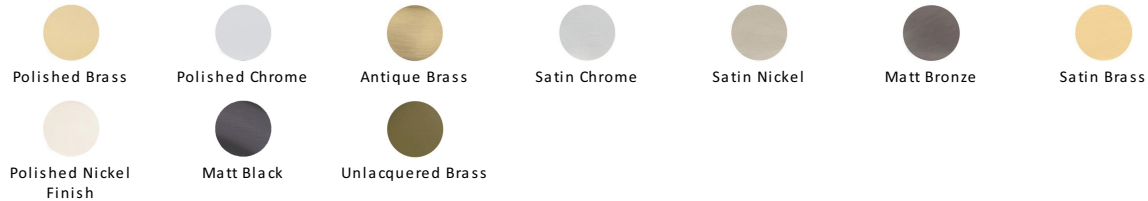

Classic Square Cabinet Knob

C1254 40-SC

Heritage Brass Cabinet Knob Classic Square Design 40mm Satin Chrome finish

Material:
Solid Brass

Finish:
Satin Chrome

Available Finishes

Available Sizes

Product Dimensions (All dimensions are in millimeters unless otherwise indicated)

Length	40	Width	40	Projection	28	Base	26
---------------	----	--------------	----	-------------------	----	-------------	----

About the Finish

Satin Chrome

The brush marks of satin chrome will appeal to those who favour an industrial yet contemporary chrome finish. Satin Chrome Finish is also less prone to finger marks than polished chrome.