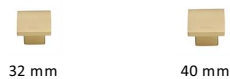

Classic Square Cabinet Knob

C1254 40-SB

Heritage Brass Cabinet Knob Classic Square Design 40mm Satin Brass finish

Material:
Solid Brass

Finish:
Satin Brass

Available Finishes

Available Sizes

32 mm

40 mm

Product Dimensions (All dimensions are in millimeters unless otherwise indicated)

Length	40	Width	40	Projection	28	Base	26
---------------	----	--------------	----	-------------------	----	-------------	----