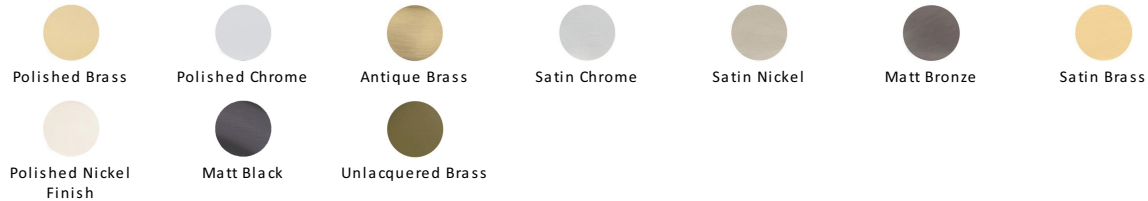

## Classic Square Cabinet Knob

C1254 40-MB

Heritage Brass Cabinet Knob Classic Square Design 40mm Matt Bronze finish

**Material:**  
Solid Brass

**Finish:**  
Matt Bronze

### Available Finishes

### Available Sizes

#### Matt Bronze

An aged finish on brass creating a vintage appearance, yet one that also looks outstanding in contemporary schemes. Over a period of time the bronze colour will lighten along any edges and surfaces that are frequently touched and create a naturally aged appearance highlighting frequently touched areas and exposing the brass below.