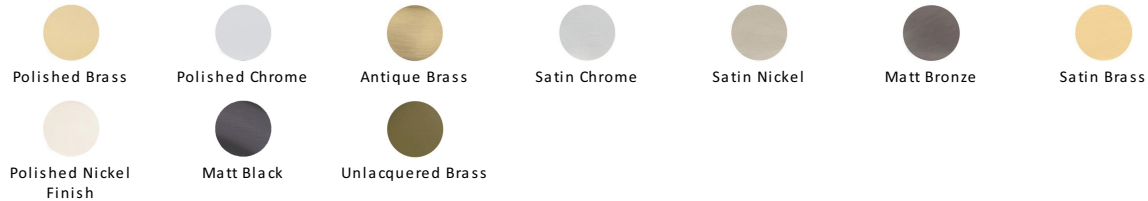

## Classic Square Cabinet Knob

C1254 32-SN

Heritage Brass Cabinet Knob Classic Square Design 32mm Satin Nickel finish

**Material:**  
Solid Brass

**Finish:**  
Satin Nickel

### Available Finishes

### Available Sizes

#### Satin Nickel

With its honeyed grey tone created by brushed nickel plating on brass, this finish closely matches Stainless Steel but offers a warm and subtle alternative which is popular in traditional and modern décors.