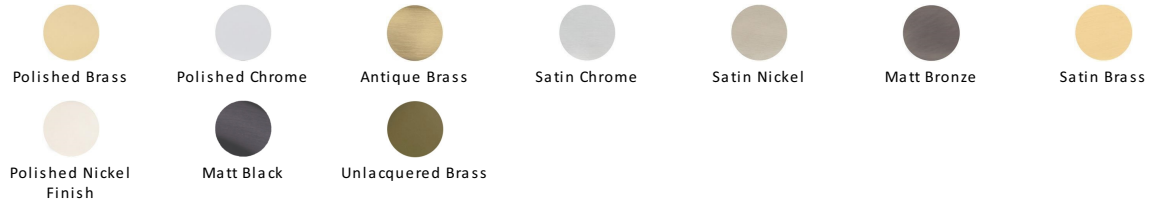

## Classic Square Cabinet Knob

C1254 32-SN

Heritage Brass Cabinet Knob Classic Square Design 32mm Satin Nickel finish

**Material:**  
Solid Brass

**Finish:**  
Satin Nickel

### Available Finishes

### Available Sizes

#### Satin Nickel

With its honeyed grey tone created by brushed nickel plating on brass, this finish closely matches Stainless Steel but offers a warm and subtle alternative which is popular in traditional and modern décors.