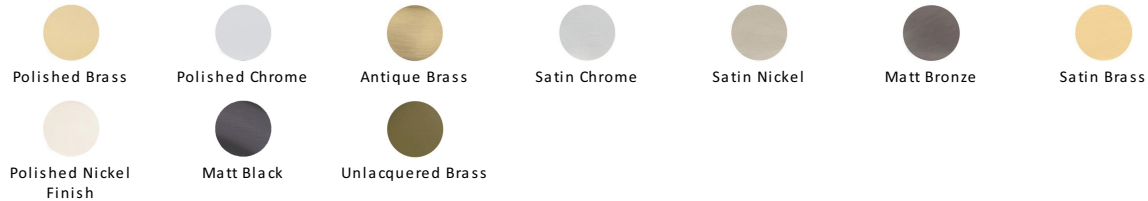

Classic Square Cabinet Knob

C1254 32-SN

Heritage Brass Cabinet Knob Classic Square Design 32mm Satin Nickel finish

Material:
Solid Brass

Finish:
Satin Nickel

Available Finishes

Available Sizes

Product Dimensions (All dimensions are in millimeters unless otherwise indicated)

Length	32	Width	32	Projection	26	Base	21
---------------	----	--------------	----	-------------------	----	-------------	----

About the Finish

Satin Nickel

With its honeyed grey tone created by brushed nickel plating on brass, this finish closely matches Stainless Steel but offers a warm and subtle alternative which is popular in traditional and modern décors.