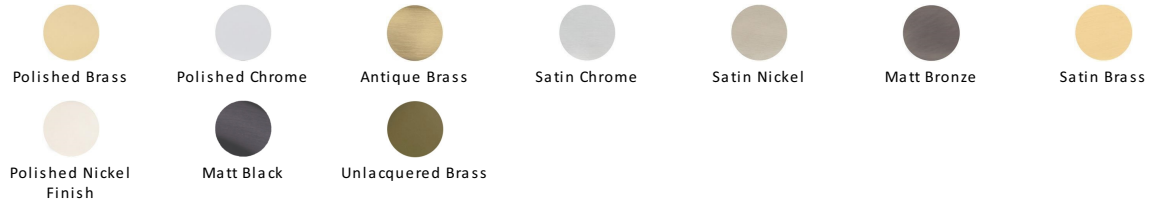

Classic Square Cabinet Knob

C1254 32-SC

Heritage Brass Cabinet Knob Classic Square Design 32mm Satin Chrome finish

Material:
Solid Brass

Finish:
Satin Chrome

Available Finishes

Available Sizes

Product Dimensions (All dimensions are in millimeters unless otherwise indicated)

About the Finish

Satin Chrome

The brush marks of satin chrome will appeal to those who favour an industrial yet contemporary chrome finish. Satin Chrome Finish is also less prone to finger marks than polished chrome.