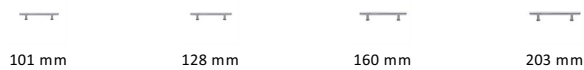

## T-Bar Cabinet Pull Handle with Rose

C0362 203-SC

Heritage Brass Cabinet Pull T-Bar Design with 16mm Rose 203mm CTC Satin Chrome Finish

**Material:**  
Solid Brass

**Finish:**  
Satin Chrome

### Available Sizes

### Product Dimensions (All dimensions are in millimeters unless otherwise indicated)

<b>Length</b>	267	<b>CTC</b>	203	<b>Width</b>	11	<b>Projection</b>	34
<b>Base</b>	10						