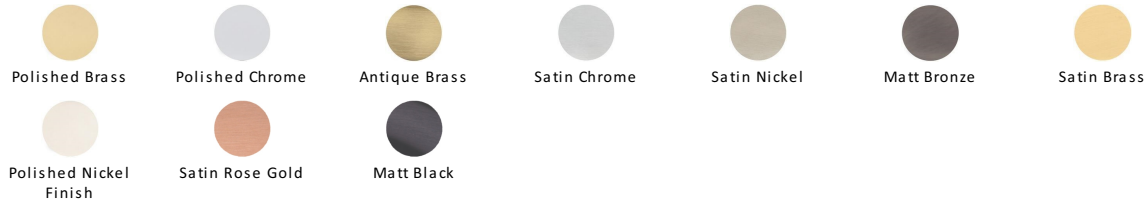

## T-Bar Cabinet Pull Handle with Rose

C0362 160-PNF

Heritage Brass Cabinet Pull T-Bar Design with 16mm Rose 160mm CTC Polished Nickel Finish

**Material:**  
Solid Brass

**Finish:**  
Polished Nickel Finish

### Available Finishes

### Available Sizes

#### Polished Nickel Finish

With its subtle golden hue this is a mellow alternative to polished chrome. The finish is not coated and will oxidise naturally. If not regularly buffed with a soft cloth this finish will subtly change over time by taking on an aged patina.