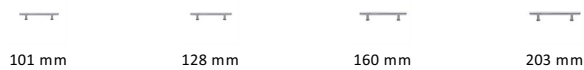

T-Bar Cabinet Pull Handle with Rose

C0362 128-SC

Heritage Brass Cabinet Pull T-Bar Design with 16mm Rose 128mm CTC Satin Chrome Finish

Material:
Solid Brass

Finish:
Satin Chrome

Available Finishes

Available Sizes

Product Dimensions (All dimensions are in millimeters unless otherwise indicated)

Length	192	CTC	128	Width	11	Projection	34
Base	10						

About the Finish

Satin Chrome

The brush marks of satin chrome will appeal to those who favour an industrial yet contemporary chrome finish. Satin Chrome Finish is also less prone to finger marks than polished chrome.