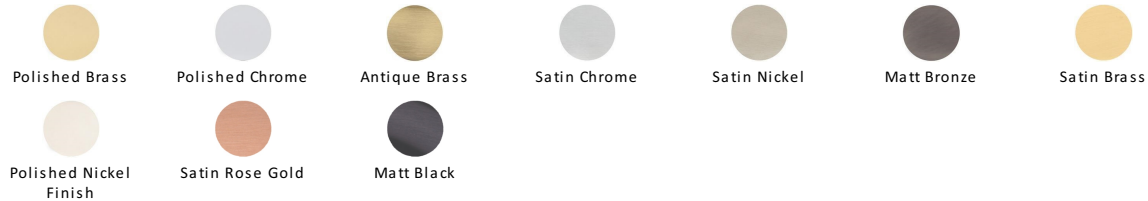

## T-Bar Cabinet Pull Handle with Rose

C0362 128-PC

Heritage Brass Cabinet Pull T-Bar Design with 16mm Rose 128mm CTC Polished Chrome Finish

**Material:**

Solid Brass

**Finish:**

Polished Chrome

### Available Finishes

### Available Sizes

#### Polished Chrome

A bold, contemporary finish; low maintenance and easy to clean. The mirror effect reflects light and colour and will complement any colour scheme