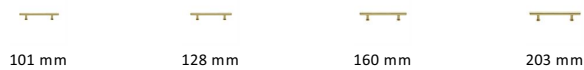

T-Bar Cabinet Pull Handle with Rose

C0362 101-PB

Heritage Brass Cabinet Pull T-Bar Design with 16mm Rose 101mm CTC Polished Brass Finish

Material:
Solid Brass

Finish:
Polished Brass

Available Finishes

Available Sizes

Product Dimensions (All dimensions are in millimeters unless otherwise indicated)

Length	165	CTC	101	Width	11	Projection	34
Base	10						

About the Finish

Polished Brass

Warm, mellow with a sense of heritage and comfort this highly polished finish is opulent without being flamboyant. Polished Brass coordinates perfectly with traditional décor.