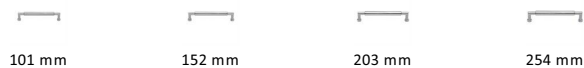

Bauhaus Round Cabinet Pull Handle

C0319 203-SC

Heritage Brass Cabinet Pull Bauhaus Round Design 203mm CTC Satin Chrome Finish

Material:
Solid Brass

Finish:
Satin Chrome

Available Finishes

Available Sizes

Product Dimensions (All dimensions are in millimeters unless otherwise indicated)

Length	217	CTC	203	Projection	34	Maximum Diameter	13
Base	14						

About the Finish

Satin Chrome

The brush marks of satin chrome will appeal to those who favour an industrial yet contemporary chrome finish. Satin Chrome Finish is also less prone to finger marks than polished chrome.