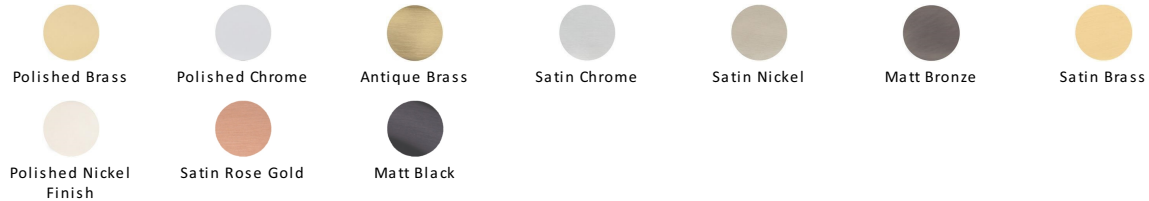

Bauhaus Round Cabinet Pull Handle

C0319 203-PC

Heritage Brass Cabinet Pull Bauhaus Round Design 203mm CTC Polished Chrome Finish

Material:
Solid Brass

Finish:
Polished Chrome

Available Finishes

Available Sizes

Product Dimensions (All dimensions are in millimeters unless otherwise indicated)

Length	217	CTC	203	Projection	34	Maximum Diameter	13
Base	14						

About the Finish

Polished Chrome

A bold, contemporary finish; low maintenance and easy to clean. The mirror effect reflects light and colour and will complement any colour scheme