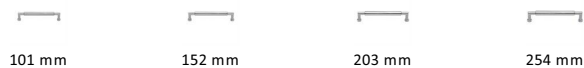

Bauhaus Round Cabinet Pull Handle

C0319 152-SC

Heritage Brass Cabinet Pull Bauhaus Round Design 152mm CTC Satin Chrome Finish

Material:
Solid Brass

Finish:
Satin Chrome

Available Finishes

Available Sizes

Product Dimensions (All dimensions are in millimeters unless otherwise indicated)

Length	166	CTC	152	Projection	34	Maximum Diameter	13
Base	14						

About the Finish

Satin Chrome

The brush marks of satin chrome will appeal to those who favour an industrial yet contemporary chrome finish. Satin Chrome Finish is also less prone to finger marks than polished chrome.