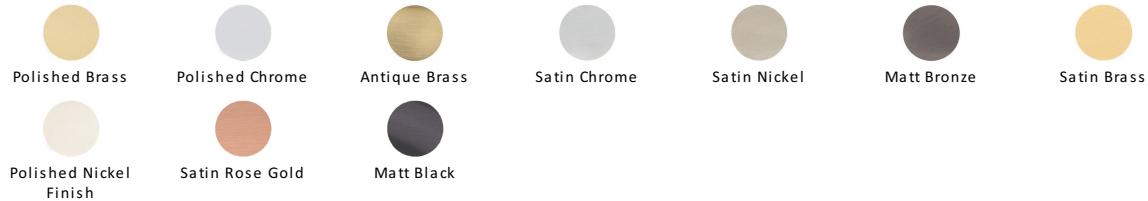

## Bauhaus Round Cabinet Pull Handle

C0319 152-BKMT

Heritage Brass Cabinet Pull Bauhaus Round Design 152mm CTC Matt Black Finish

**Material:**  
Solid Brass

**Finish:**  
Matt Black

### Available Finishes

### Available Sizes