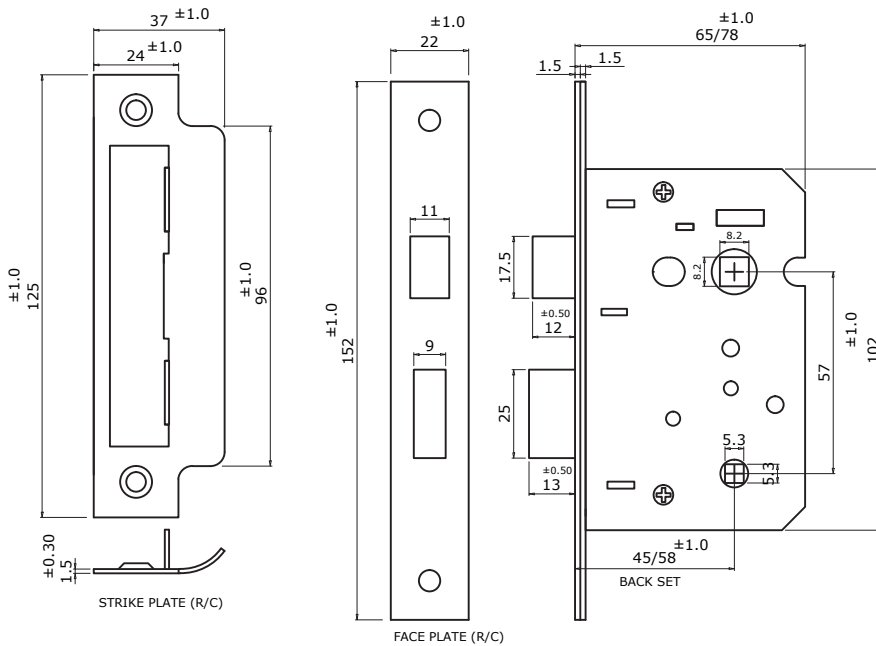

BATHROOM LOCK

1 BATHROOM LOCK AND STRIKE DIMENSIONS

BATHROOM LOCK

For internal doors where privacy is required.
 Suitable for use with bathroom door handles with 8mm spindles and 57mm centres (CTC).
 Also suitable for use with lever on rose handles requiring bolt through fixing or with door knobs, latch is fully reversible for door handing.
 When using lever on rose handles or door knobs use with separate Thumbturn & Release.
 Includes dust box for strike.
 Easily reversed for door handing without opening lock by turning latch bolt.

STOCK CODES

| | | | |
|--------------|--------------|--------------|-------------|
| YKBL2N-AT | 2½" (64.5mm) | YKBL3N-AT | 3" (76.5mm) |
| YKBL2N-BLK | 2½" (64.5mm) | YKBL3N-BLK | 3" (76.5mm) |
| YKBL2N-MB | 2½" (64.5mm) | YKBL3N-MB | 3" (76.5mm) |
| YKBL2N-PB | 2½" (64.5mm) | YKBL3N-PB | 3" (76.5mm) |
| YKBL2N-PC&PN | 2½" (64.5mm) | YKBL3N-PC&PN | 3" (76.5mm) |
| YKBL2N-SB | 2½" (64.5mm) | YKBL3N-SB | 3" (76.5mm) |
| YKBL2N-SN&SC | 2½" (64.5mm) | YKBL3N-SN&SC | 3" (76.5mm) |

M Marcus Ltd., Dudley

| | | |
|------------------------------|---------------|---|
| Material | Description | Sizes shown are in mm and approximate unless otherwise indicated. We reserve the right to amend where necessary and without any prior notice. |
| Steel, Zinc Alloy & Plastics | Bathroom Lock | |