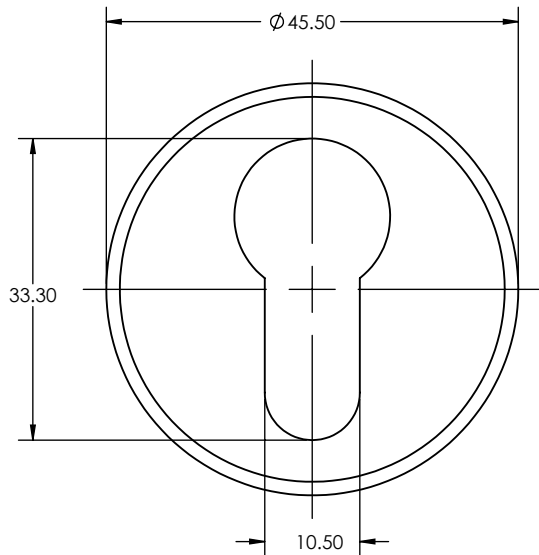

V4008 EURO PROFILE CYLINDER ESCUTCHEON ROUND

2

1

2 Dimensions: see the outlines given above

3  2 x Flat Head CSK Brass Screw

FINISHES

-  Matt Bronze finish
-  Satin Brass finish
-  Satin Nickel finish
-  Antique Brass finish
-  Satin Chrome finish
-  Polished Brass finish
-  Polished Chrome finish

Overview

1 Escutcheon illustrated

2 General Dimension of Escutcheon

3 Supplied with: 2x 19mm screws

 M Marcus Ltd., Dudley

Product Code

Material

V4008

Solid Brass

Sizes shown are in mm and approximate. We reserve the right to amend where necessary and without any prior notice.