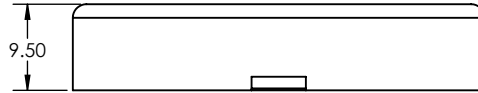

V4008 EURO PROFILE CYLINDER ESCUTCHEON ROUND

2

1

2 Dimensions: see the outlines given above

3  2 x Flat Head CSK Brass Screw

FINISHES

-  Matt Bronze finish
-  Satin Brass finish
-  Satin Nickel finish
-  Antique Brass finish
-  Satin Chrome finish
-  Polished Brass finish
-  Polished Chrome finish

Overview

1 Escutcheon illustrated

2 General Dimension of Escutcheon

3 Supplied with: 2x 19mm screws

 M Marcus Ltd., Dudley

Product Code

Material

V4008

Solid Brass

Sizes shown are in mm and approximate. We reserve the right to amend where necessary and without any prior notice.