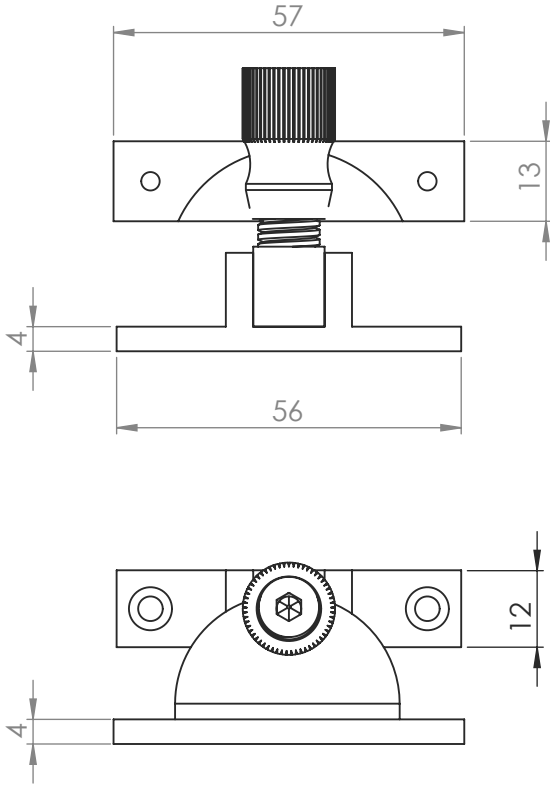

V2054 NARROW BRIGHTON SASH FASTENER

2

1

2

Dimensions:  
see the outlines given above

3

25mm

Steel pilot screw

Also available in unlacquered Brass (ULB)

Overview

1

Narrow Brighton  
Sash Fastener  
illustrated

2

General Dimensions  
of Narrow Brighton  
Sash Fastener

3

Supplied with:  
4 x 25mm brass screws  
1x Steel pilot screw

M Marcus Ltd., Dudley

Product Code

V2054

Material

Solid Brass

Sizes shown are in mm and approximate. We reserve the right to amend where necessary and without any prior notice.