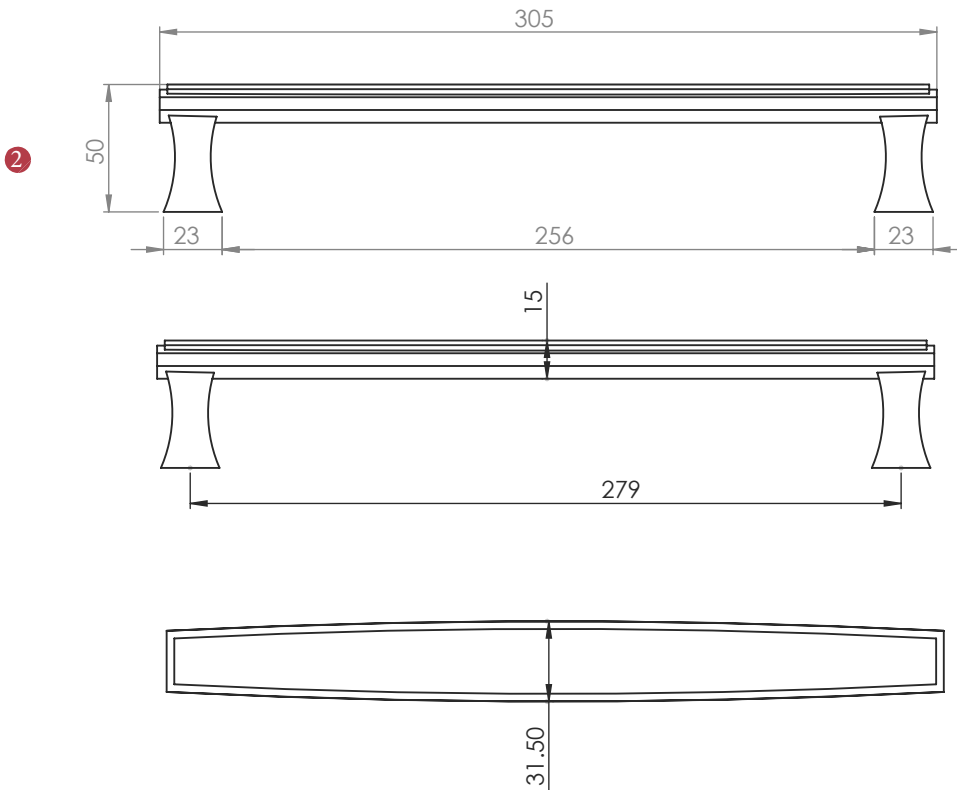

V1334 305 ~ DECO DOOR PULL

② Dimensions: see the outlines given above

③

FINISHES

- ME Matt Bronze finish
- SB Satin Brass finish
- PN Polished Nickel finish
- SN Satin Nickel finish
- AT Antique Brass finish
- SC Satin Chrome finish
- PE Polished Brass finish
- PC Polished Chrome finish

Overview

① Door Pull illustrated

② (General dimensions of Door Pull)

③ Supplied with:
1x Allen key 2x threaded washer [a]
2x threaded Allen bolt 2x decorative cap [b]

 M Marcus Ltd., Dudley

Product Code

V1334 305

Material

Solid Brass

Sizes shown are in mm and approximate. We reserve the right to amend where necessary and without any prior notice.