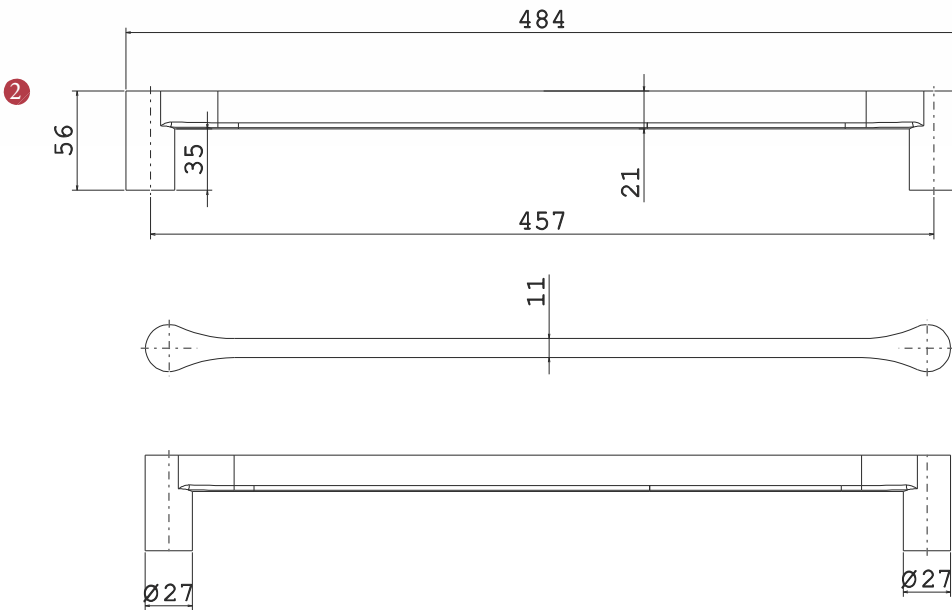

V1238 484 ~ GIO LARGE PULL HANDLE

② Dimensions:
see the outlines given above

③

FINISHES

- ◆ ME ◆ Matt Bronze finish
- ◆ SB ◆ Satin Brass finish
- ◆ SN ◆ Satin Nickel finish
- ◆ AT ◆ Antique Brass finish
- ◆ PE ◆ Polished Brass finish
- ◆ PC ◆ Polished Chrome finish
- ◆ BK ◆ Matt Black finish

Overview

① Door Pull illustrated

② (General dimensions of Door pull)

③ Supplied with:
1x Allen key 2x threaded washer [a]
2x threaded Allen bolt 2x decorative cap [b]

M Marcus Ltd., Dudley

Product Code

V1238 484

Material

Solid Brass

Sizes shown are in mm and approximate.
We reserve the right to amend where necessary and without any prior notice.