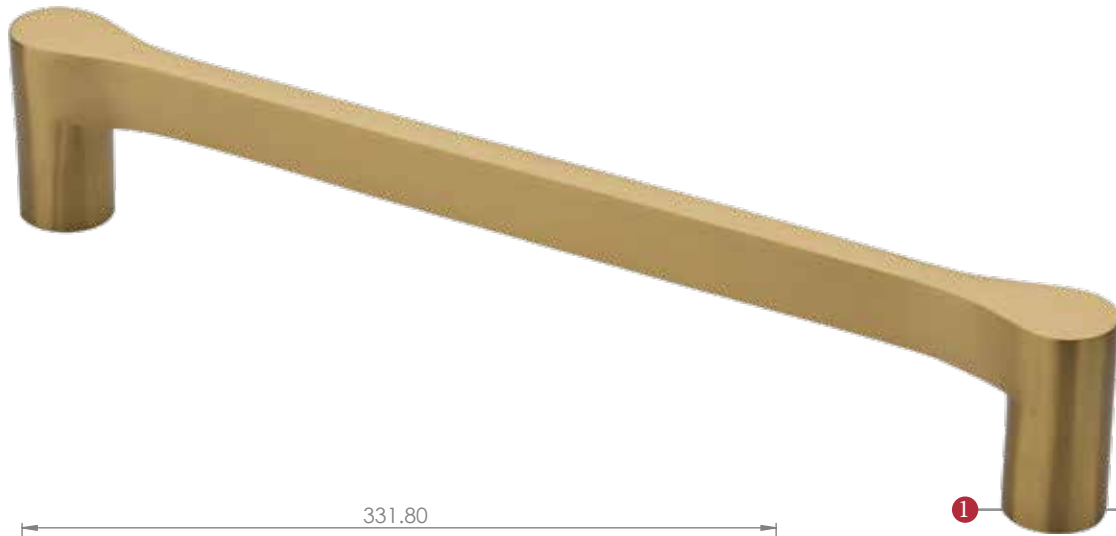

V1238 332 ~ GIO LARGE PULL HANDLE

② Dimensions:
see the outlines given above

FINISHES

- ME Matt Bronze finish
- SB Satin Brass finish
- SN Satin Nickel finish
- AT Antique Brass finish
- PE Polished Brass finish
- PC Polished Chrome finish
- BK Matt Black finish

Overview

① Door Pull illustrated

② (General dimensions of Door pull)

③ Supplied with:
1x Allen key 2x threaded washer [a]
2x threaded Allen bolt 2x decorative cap [b]

 M Marcus Ltd., Dudley

Product Code

V1238 332