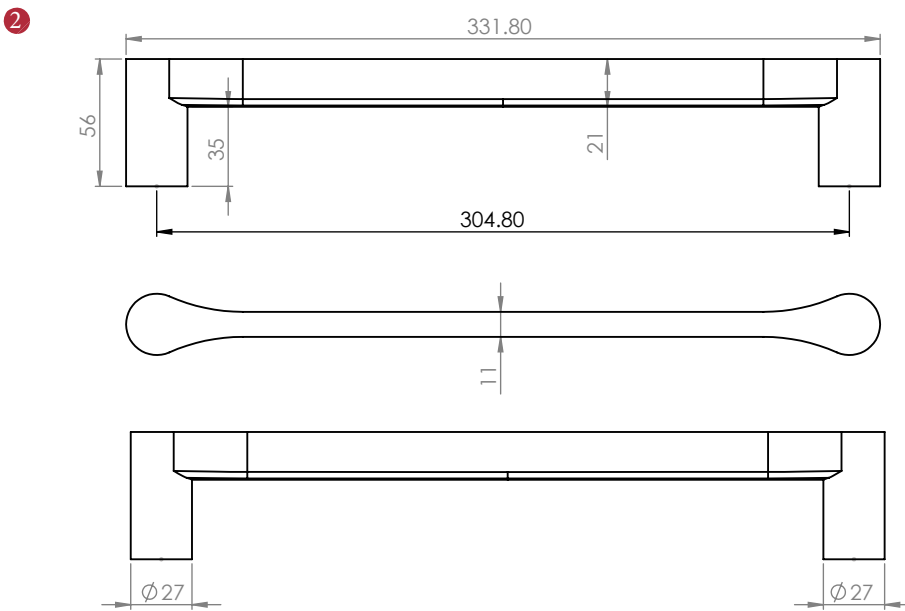

V1238 332 ~ GIO LARGE PULL HANDLE

② Dimensions:
see the outlines given above

FINISHES

- ME Matt Bronze finish
- SB Satin Brass finish
- SN Satin Nickel finish
- AT Antique Brass finish
- PE Polished Brass finish
- PC Polished Chrome finish
- BK Matt Black finish

Overview

① Door Pull illustrated

② (General dimensions of Door pull)

③ Supplied with:
1x Allen key 2x threaded washer [a]
2x threaded Allen bolt 2x decorative cap [b]

 M Marcus Ltd., Dudley

Product Code

V1238 332

Material

Solid Brass

Sizes shown are in mm and approximate.
We reserve the right to amend where necessary and without any prior notice.