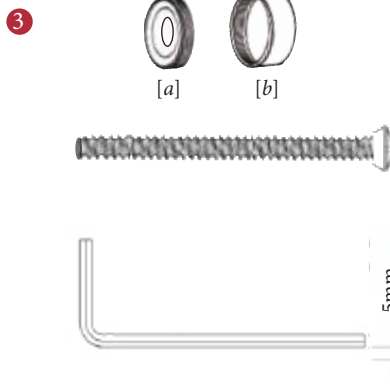

V1238 332 ~ GIO LARGE PULL HANDLE

② Dimensions:
see the outlines given above

FINISHES

- ME Matt Bronze finish
- SB Satin Brass finish
- SN Satin Nickel finish
- AT Antique Brass finish
- PE Polished Brass finish
- PC Polished Chrome finish
- BK Matt Black finish

Overview

① Door Pull illustrated

② (General dimensions of Door pull)

③ Supplied with:
1x Allen key 2x threaded washer [a]
2x threaded Allen bolt 2x decorative cap [b]

 M Marcus Ltd., Dudley

Product Code

V1238 332

Material

Solid Brass

Sizes shown are in mm and approximate.
We reserve the right to amend where necessary and without any prior notice.