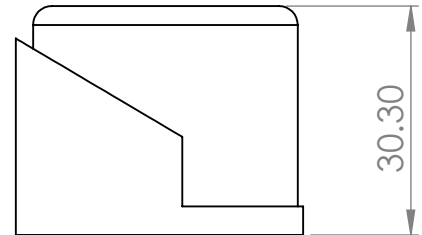

V1087 ROUND FLOOR MOUNTED DOOR STOP

2

1

2 Dimensions: see the outlines given above

1 x Floor Mount

1 x fixing screw

FINISHES

-  Matt Bronze finish
-  Satin Brass finish
-  Satin Nickel finish
-  Antique Brass finish
-  Satin Chrome finish
-  Polished Brass finish
-  Polished Chrome finish

Overview

1 Door Stop illustrated

2 (General dimensions of Door Stop)

3 Supplied with: Brass Securing Nub (illustrated) 1 x 37mm Floor Mount, 1 x fixing screw

M Marcus Ltd., Dudley

Product Code

V1087

Material

Solid Brass

Sizes shown are in mm and approximate. We reserve the right to amend where necessary and without any prior notice.