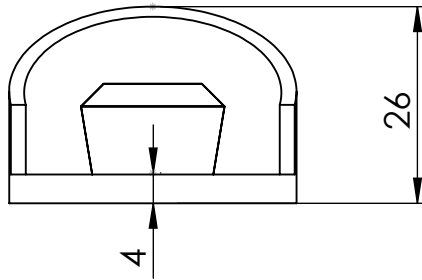

V1087 ROUND FLOOR MOUNTED DOOR STOP

2

1

2 Dimensions: see the outlines given above

1 x Floor Mount

1 x fixing screw

FINISHES

-  Matt Bronze finish
-  Satin Brass finish
-  Satin Nickel finish
-  Antique Brass finish
-  Satin Chrome finish
-  Polished Brass finish
-  Polished Chrome finish

Overview

1 Door Stop illustrated

2 (General dimensions of Door Stop)

3 Supplied with: Brass Securing Nub (illustrated) 1 x 37mm Floor Mount, 1 x fixing screw

M Marcus Ltd., Dudley

Product Code

V1087

Material

Solid Brass

Sizes shown are in mm and approximate. We reserve the right to amend where necessary and without any prior notice.