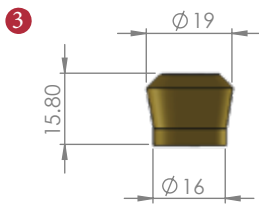

V1087 ROUND FLOOR MOUNTED DOOR STOP

2

1

2 Dimensions: see the outlines given above

1 x Floor Mount

1 x fixing screw

FINISHES

-  Matt Bronze finish
-  Satin Brass finish
-  Satin Nickel finish
-  Antique Brass finish
-  Satin Chrome finish
-  Polished Brass finish
-  Polished Chrome finish

Overview

1 Door Stop illustrated

2 (General dimensions of Door Stop)

3 Supplied with: Brass Securing Nub (illustrated) 1 x 37mm Floor Mount, 1 x fixing screw

M Marcus Ltd., Dudley

Product Code

V1087

Material

Solid Brass

Sizes shown are in mm and approximate. We reserve the right to amend where necessary and without any prior notice.