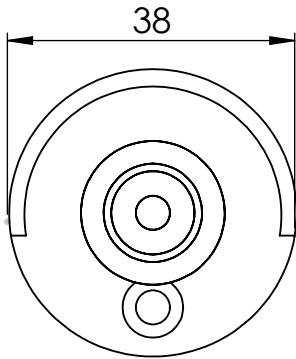

V1087 ROUND FLOOR MOUNTED DOOR STOP

2

1

2 Dimensions: see the outlines given above

1 x Floor Mount

1 x fixing screw

FINISHES

-  Matt Bronze finish
-  Satin Brass finish
-  Satin Nickel finish
-  Antique Brass finish
-  Satin Chrome finish
-  Polished Brass finish
-  Polished Chrome finish

Overview

1 Door Stop illustrated

2 (General dimensions of Door Stop)

3 Supplied with: Brass Securing Nub (illustrated) 1 x 37mm Floor Mount, 1 x fixing screw

M Marcus Ltd., Dudley

Product Code

V1087

Material

Solid Brass

Sizes shown are in mm and approximate. We reserve the right to amend where necessary and without any prior notice.