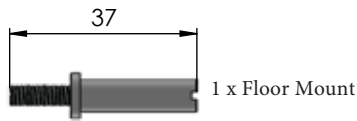

V1087 ROUND FLOOR MOUNTED DOOR STOP

2

1

2 Dimensions: see the outlines given above

1 x Floor Mount

1 x fixing screw

FINISHES

-  Matt Bronze finish
-  Satin Brass finish
-  Satin Nickel finish
-  Antique Brass finish
-  Satin Chrome finish
-  Polished Brass finish
-  Polished Chrome finish

Overview

1 Door Stop illustrated

2 (General dimensions of Door Stop)

3 Supplied with: Brass Securing Nub (illustrated) 1 x 37mm Floor Mount, 1 x fixing screw

M Marcus Ltd., Dudley

Product Code

V1087

Material