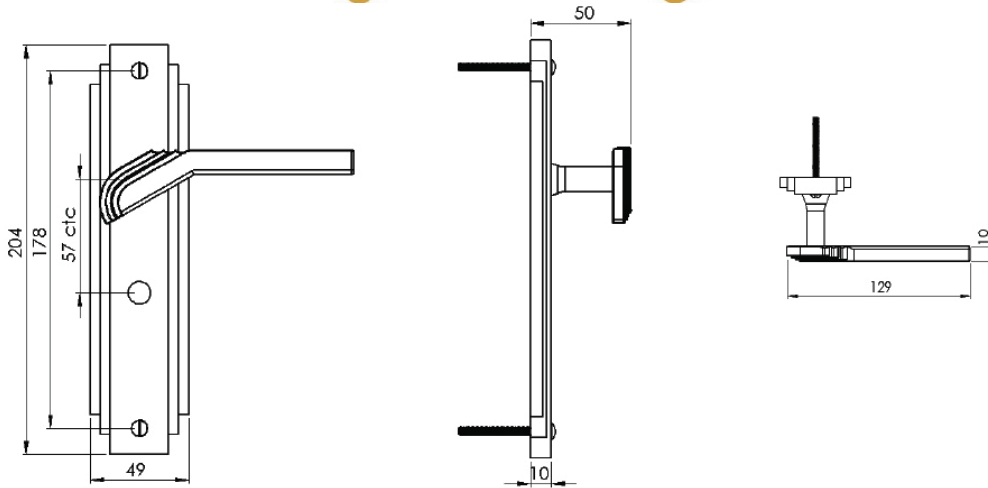

TIFFANY BATHROOM/CLOAKROOM HANDLE WITH PRIVACY TURN

INSIDE VIEW

With thumbturn.

OUTSIDE VIEW

With slotted release.  
Used to open door in emergency.

This bathroom handle is suitable for use with most U.K. bathroom locks with a 57mm CTC.  
For a new door installation we would recommend using our York bathroom locks from the list below.

Thumbturn x 1pc.

2

2 mm Allen key :  
Used to fasten thumbturn

4

Spindle : 7.8mm x 85mm - 1pc.

3

2x Male & Female screw.

5

Box Contains

1	2	3	4	5
Pair of lever handles	1x Thumbturn & release	1x 85mm spindle suitable for 35mm & 45 mm thick door	1x Allen key	2x Brass male & female screw sets

M Marcus Ltd., Dudley

Product Code

TIF5230