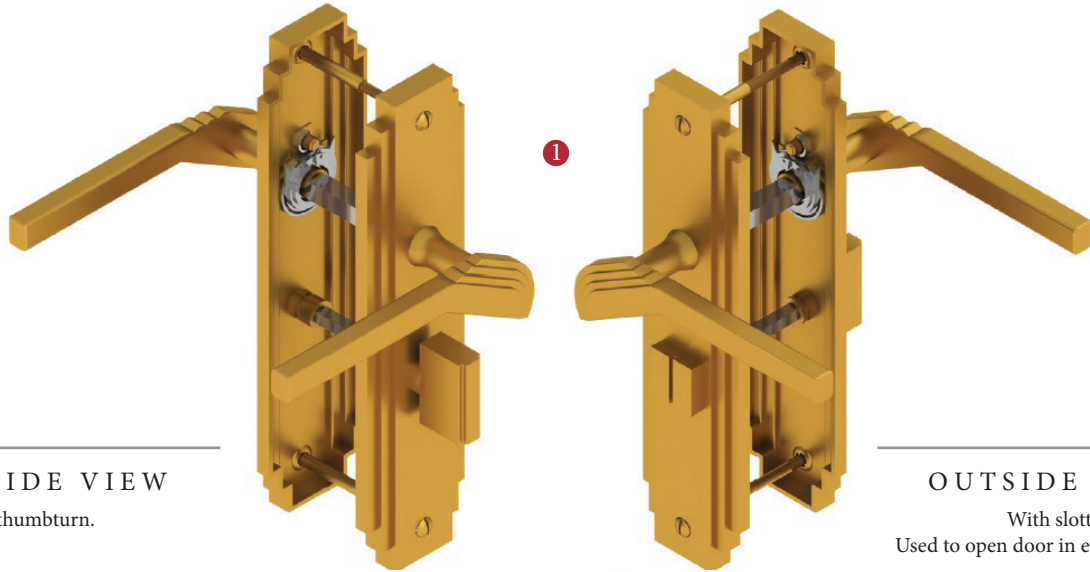

TIFFANY BATHROOM/CLOAKROOM HANDLE WITH PRIVACY TURN

INSIDE VIEW

With thumbturn.

OUTSIDE VIEW

With slotted release.  
Used to open door in emergency.

This bathroom handle is suitable for use with most U.K. bathroom locks with a 57mm CTC.  
For a new door installation we would recommend using our York bathroom locks from the list below.

Thumbturn x 1pc.

2

2 mm Allen key :  
Used to fasten thumbturn

4

Spindle : 7.8mm x 85mm - 1pc.

3

2x Male & Female screw.

5

Box Contains

1	2	3	4	5
Pair of lever handles	1x Thumbturn & release	1x 85mm spindle suitable for 35mm & 45 mm thick door	1x Allen key	2x Brass male & female screw sets

M Marcus Ltd., Dudley

Product Code

TIF5230