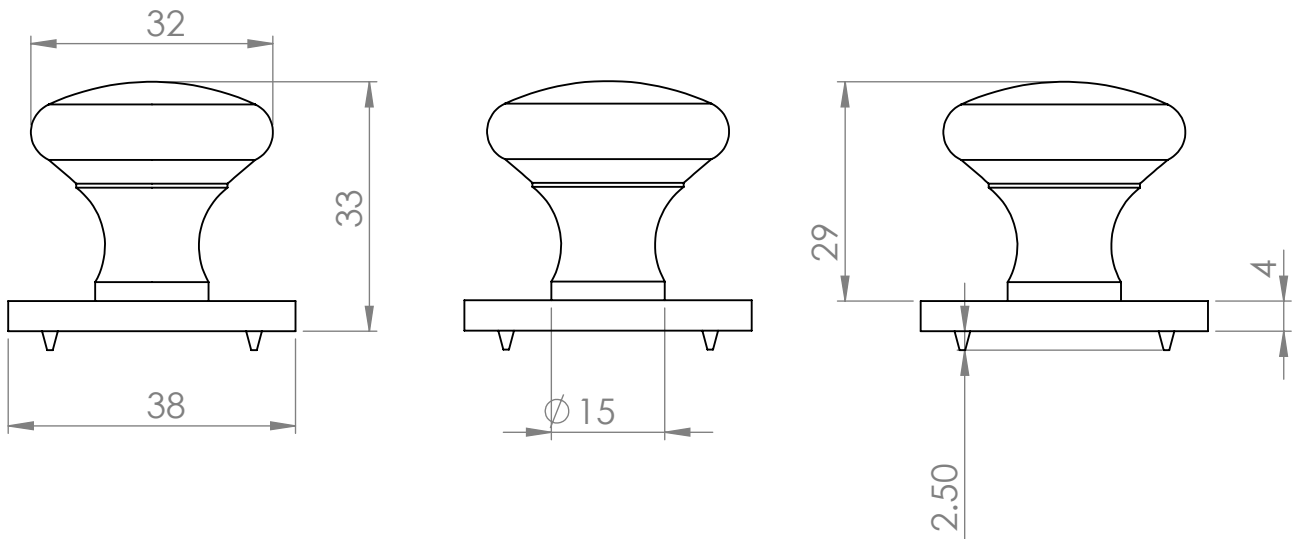

VICTORIAN ROUND CABINET KNOB WITH SQUARE BACKPLATE

2

1

2 Dimensions: see the outlines given above

3

2 x Brass Phillips Head Machine Screw

FINISHES

- MB** Matt Bronze finish
- SB** Satin Brass finish
- PN** Polished Nickel finish
- SN** Satin Nickel finish
- AT** Antique Brass finish
- SR** Satin Rose Gold finish
- SC** Satin Chrome finish
- PE** Polished Brass finish
- PC** Polished Chrome finish
- BK** Matt Black finish

Overview

1 Cabinet Knob illustrated

2 General Dimension of Cabinet Knob

3 Supplied with:  
1 x 40mm Brass Screw  
1 x 28mm Brass Screw

M Marcus Ltd., Dudley

Product Code

SQ113

Material

Solid Brass

Sizes shown are in mm and approximate. We reserve the right to amend where necessary and without any prior notice.